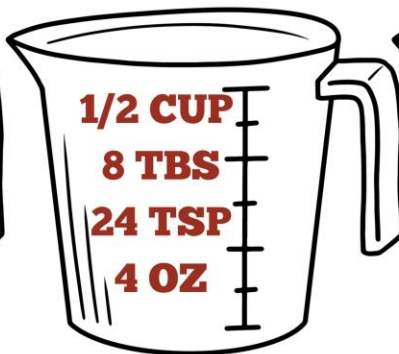

KITCHEN

Conversions

1 TBS
3 TSP
1/2 OZ

WWW.FOODPROOD.COM