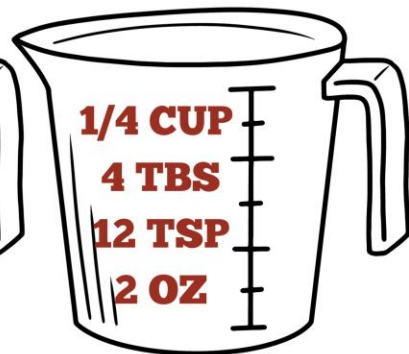

KITCHEN

Conversions

1 TBS
3 TSP
1/2 OZ

WWW.FOODPROOD.COM